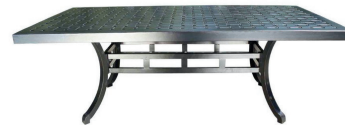

Hampton Dining Tables 60" SQ (Dark Rum)

BEFORE
$1751

AFTER
$700

CRÛSH