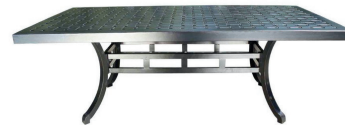

CRÛSH

Available at our Warehouse

STUDIO- PATINA Dining Chairs

~~\$875~~

\$350

CRÛSH

Available at our Warehouse

Hampton Dining Tables 60" SQ (Dark Rum)