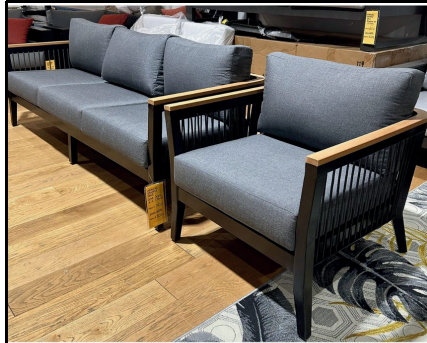

Cove

Sofa + 2 Chairs

~~$7640~~
AFTER
$3056

CRÛSH