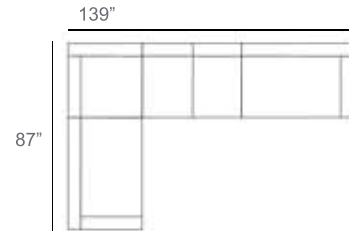

Tate Rope Outdoor Sectional Patio Furniture Combination Ideas

1 - Left
1 - Corner
1 - Right
Patio Furniture Cover Size:
102" x 102" Sectional Cover
3008-0001

1 - Left
1 - Corner
1 - Right
1 - Slipper Chair
Patio Furniture Cover Size:
102" x 128" Sectional Cover
3008-0002

1 - Left
1 - Corner
1 - Right
2 - Slipper Chair
Patio Furniture Cover Size:
102" x 154" Sectional Cover
3008-0003

1 - Left
1 - Corner
1 - Right
1 - Slipper Chair
Patio Furniture Cover Size:
128" x 102" Sectional Cover
3008-0005

1 - Left
1 - Corner
1 - Right
1 - Slipper Chair
Patio Furniture Cover Size:
154" x 102" Sectional Cover
3008-0009

1 - Left
1 - Corner
1 - Right
3 - Slipper Chair
Patio Furniture Cover Size:
154" x 128" Sectional Cover
3008-0010