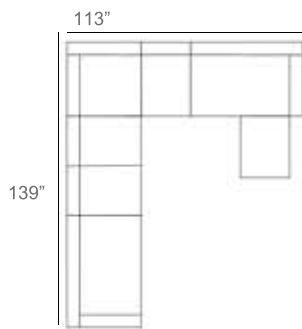

1 - Left
1 - Corner
1 - Right
2 - Slipper Chair
Patio Furniture Cover Size:
102" x 154" Sectional Cover
3008-0003

1 - Left
1 - Corner
1 - Right
1 - Slipper Chair
Patio Furniture Cover Size:
128" x 102" Sectional Cover
3008-0005

1 - Left
1 - Corner
1 - Right
1 - Slipper Chair
Patio Furniture Cover Size:
154" x 102" Sectional Cover
3008-0009

1 - Left
1 - Corner
1 - Right
3 - Slipper Chair
Patio Furniture Cover Size:
154" x 128" Sectional Cover
3008-0010

1 - Left
1 - Corner
1 - Right
2 - Slipper Chair
Patio Furniture Cover Size:
128" x 128" Sectional Cover
3008-0006

1 - Left
1 - Corner
1 - Right
3 - Slipper Chair
1 - Side Ottoman
Patio Furniture Cover Size:
128" x 154" Sectional Cover
3008-0007

1 - Left
1 - Corner
1 - Right
3 - Slipper Chair
1 - Side Ottoman
Patio Furniture Cover Size:
154" x 128" Sectional Cover
3008-0010

1 - Left
2 - Corner
1 - Right
3 - Slipper Chair
Patio Furniture Cover Size:
159" x 100" Section Cover
3007-1004