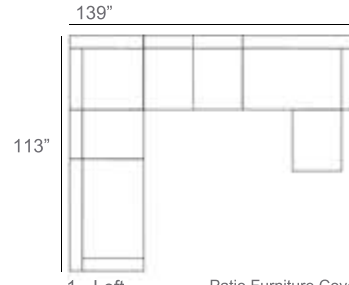

Tate Rope Outdoor Sectional Patio Furniture Combination Ideas

1 - Left
1 - Corner
1 - Right
Patio Furniture Cover Size:
102" x 102" Sectional Cover
3008-0001

1 - Left
1 - Corner
1 - Right
1 - Slipper Chair
Patio Furniture Cover Size:
102" x 128" Sectional Cover
3008-0002

1 - Left
1 - Corner
1 - Right
2 - Slipper Chair
Patio Furniture Cover Size:
102" x 154" Sectional Cover
3008-0003

1 - Left
1 - Corner
1 - Right
1 - Slipper Chair
Patio Furniture Cover Size:
128" x 102" Sectional Cover
3008-0005

1 - Left
1 - Corner
1 - Right
1 - Slipper Chair
Patio Furniture Cover Size:
154" x 102" Sectional Cover
3008-0009

1 - Left
1 - Corner
1 - Right
3 - Slipper Chair
Patio Furniture Cover Size:
154" x 128" Sectional Cover
3008-0010

1 - Left
1 - Corner
1 - Right
2 - Slipper Chair
Patio Furniture Cover Size:
128" x 128" Sectional Cover
3008-0006

1 - Left
1 - Corner
1 - Right
3 - Slipper Chair
1 - Side Ottoman
Patio Furniture Cover Size:
128" x 154" Sectional Cover
3008-0007