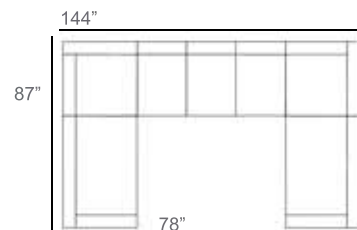

1 - Left
1 - Corner
1 - Right
2 - Slipper Chair
Patio Furniture Cover Size:
102" x 154" Sectional Cover
3008-0003

1 - Left
1 - Corner
1 - Right
1 - Slipper Chair
Patio Furniture Cover Size:
128" x 102" Sectional Cover
3008-0005

1 - Left
1 - Corner
1 - Right
1 - Slipper Chair
Patio Furniture Cover Size:
154" x 102" Sectional Cover
3008-0009

1 - Left
1 - Corner
1 - Right
3 - Slipper Chair
Patio Furniture Cover Size:
154" x 128" Sectional Cover
3008-0010

1 - Left
1 - Corner
1 - Right
2 - Slipper Chair
Patio Furniture Cover Size:
128" x 128" Sectional Cover
3008-0006

1 - Left
1 - Corner
1 - Right
3 - Slipper Chair
1 - Side Ottoman
Patio Furniture Cover Size:
128" x 154" Sectional Cover
3008-0007

1 - Left
1 - Corner
1 - Right
3 - Slipper Chair
1 - Side Ottoman
Patio Furniture Cover Size:
154" x 128" Sectional Cover
3008-0010

1 - Left
2 - Corner
1 - Right
3 - Slipper Chair
Patio Furniture Cover Size:
159" x 100" Section Cover
3007-1004