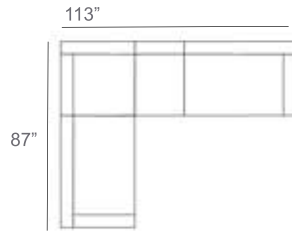

Tate Rope Outdoor Sectional Patio Furniture Combination Ideas

1 - Left
1 - Corner
1 - Right
Patio Furniture Cover Size:
102" x 102" Sectional Cover
3008-0001

1 - Left
1 - Corner
1 - Right
1 - Slipper Chair
Patio Furniture Cover Size:
102" x 128" Sectional Cover
3008-0002

1 - Left
1 - Corner
1 - Right
2 - Slipper Chair
Patio Furniture Cover Size:
102" x 154" Sectional Cover
3008-0003

1 - Left
1 - Corner
1 - Right
1 - Slipper Chair
Patio Furniture Cover Size:
128" x 102" Sectional Cover
3008-0005

1 - Left
1 - Corner
1 - Right
1 - Slipper Chair
Patio Furniture Cover Size:
154" x 102" Sectional Cover
3008-0009

1 - Left
1 - Corner
1 - Right
3 - Slipper Chair
Patio Furniture Cover Size:
154" x 128" Sectional Cover
3008-0010

1 - Left
1 - Corner
1 - Right
2 - Slipper Chair
Patio Furniture Cover Size:
128" x 128" Sectional Cover
3008-0006

1 - Left
1 - Corner
1 - Right
3 - Slipper Chair
1 - Side Ottoman
Patio Furniture Cover Size:
128" x 154" Sectional Cover
3008-0007