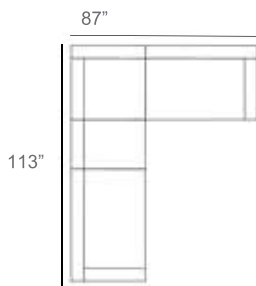

Tate Rope Outdoor Sectional Patio Furniture Combination Ideas

1 - Left
1 - Corner
1 - Right
Patio Furniture Cover Size:
102" x 102" Sectional Cover
3008-0001

1 - Left
1 - Corner
1 - Right
1 - Slipper Chair
Patio Furniture Cover Size:
102" x 128" Sectional Cover
3008-0002

1 - Left
1 - Corner
1 - Right
2 - Slipper Chair
Patio Furniture Cover Size:
102" x 154" Sectional Cover
3008-0003

1 - Left
1 - Corner
1 - Right
1 - Slipper Chair
Patio Furniture Cover Size:
128" x 102" Sectional Cover
3008-0005

1 - Left
1 - Corner
1 - Right
1 - Slipper Chair
Patio Furniture Cover Size:
154" x 102" Sectional Cover
3008-0009

1 - Left
1 - Corner
1 - Right
3 - Slipper Chair
Patio Furniture Cover Size:
154" x 128" Sectional Cover
3008-0010

1 - Left
1 - Corner
1 - Right
2 - Slipper Chair
Patio Furniture Cover Size:
128" x 128" Sectional Cover
3008-0006

1 - Left
1 - Corner
1 - Right
3 - Slipper Chair
1 - Side Ottoman
Patio Furniture Cover Size:
128" x 154" Sectional Cover
3008-0007