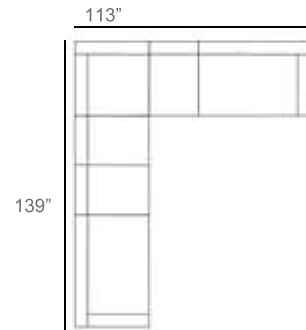

Tate Rope Outdoor Sectional Patio Furniture Combination Ideas

1 - Left
1 - Corner
1 - Right
Patio Furniture Cover Size:
102" x 102" Sectional Cover
3008-0001

1 - Left
1 - Corner
1 - Right
1 - Slipper Chair
Patio Furniture Cover Size:
102" x 128" Sectional Cover
3008-0002

1 - Left
1 - Corner
1 - Right
2 - Slipper Chair
Patio Furniture Cover Size:
102" x 154" Sectional Cover
3008-0003

1 - Left
1 - Corner
1 - Right
1 - Slipper Chair
Patio Furniture Cover Size:
128" x 102" Sectional Cover
3008-0005

1 - Left
1 - Corner
1 - Right
1 - Slipper Chair
Patio Furniture Cover Size:
154" x 102" Sectional Cover
3008-0009

1 - Left
1 - Corner
1 - Right
3 - Slipper Chair
Patio Furniture Cover Size:
154" x 128" Sectional Cover
3008-0010

1 - Left
1 - Corner
1 - Right
2 - Slipper Chair
Patio Furniture Cover Size:
128" x 128" Sectional Cover
3008-0006

1 - Left
1 - Corner
1 - Right
3 - Slipper Chair
1 - Side Ottoman
Patio Furniture Cover Size:
128" x 154" Sectional Cover
3008-0007