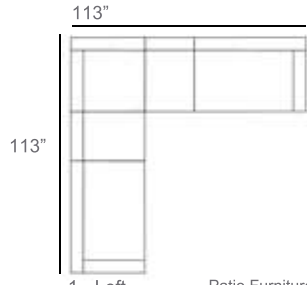

Tate Rope Outdoor Sectional Patio Furniture Combination Ideas

1 - Left
1 - Corner
1 - Right
Patio Furniture Cover Size:
102" x 102" Sectional Cover
3008-0001

1 - Left
1 - Corner
1 - Right
1 - Slipper Chair
Patio Furniture Cover Size:
102" x 128" Sectional Cover
3008-0002

1 - Left
1 - Corner
1 - Right
2 - Slipper Chair
Patio Furniture Cover Size:
102" x 154" Sectional Cover
3008-0003

1 - Left
1 - Corner
1 - Right
1 - Slipper Chair
Patio Furniture Cover Size:
128" x 102" Sectional Cover
3008-0005

1 - Left
1 - Corner
1 - Right
1 - Slipper Chair
Patio Furniture Cover Size:
154" x 102" Sectional Cover
3008-0009

1 - Left
1 - Corner
1 - Right
3 - Slipper Chair
Patio Furniture Cover Size:
154" x 128" Sectional Cover
3008-0010

1 - Left
1 - Corner
1 - Right
2 - Slipper Chair
Patio Furniture Cover Size:
128" x 128" Sectional Cover
3008-0006

1 - Left
1 - Corner
1 - Right
3 - Slipper Chair
1 - Side Ottoman
Patio Furniture Cover Size:
128" x 154" Sectional Cover
3008-0007