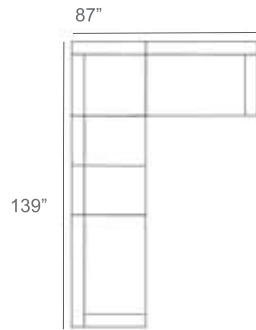

Tate Rope Outdoor Sectional Patio Furniture Combination Ideas

1 - Left
1 - Corner
1 - Right
Patio Furniture Cover Size:
102" x 102" Sectional Cover
3008-0001

1 - Left
1 - Corner
1 - Right
1 - Slipper Chair
Patio Furniture Cover Size:
102" x 128" Sectional Cover
3008-0002

1 - Left
1 - Corner
1 - Right
2 - Slipper Chair
Patio Furniture Cover Size:
102" x 154" Sectional Cover
3008-0003

1 - Left
1 - Corner
1 - Right
1 - Slipper Chair
Patio Furniture Cover Size:
128" x 102" Sectional Cover
3008-0005

1 - Left
1 - Corner
1 - Right
1 - Slipper Chair
Patio Furniture Cover Size:
154" x 102" Sectional Cover
3008-0009

1 - Left
1 - Corner
1 - Right
3 - Slipper Chair
Patio Furniture Cover Size:
154" x 128" Sectional Cover
3008-0010

1 - Left
1 - Corner
1 - Right
2 - Slipper Chair
Patio Furniture Cover Size:
128" x 128" Sectional Cover
3008-0006

1 - Left
1 - Corner
1 - Right
3 - Slipper Chair
1 - Side Ottoman
Patio Furniture Cover Size:
128" x 154" Sectional Cover
3008-0007