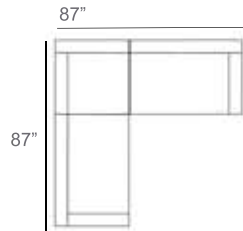

Tate Rope Outdoor Sectional Patio Furniture Combination Ideas

1 - Left
1 - Corner
1 - Right
Patio Furniture Cover Size:
102" x 102" Sectional Cover
3008-0001

1 - Left
1 - Corner
1 - Right
1 - Slipper Chair
Patio Furniture Cover Size:
102" x 128" Sectional Cover
3008-0002

1 - Left
1 - Corner
1 - Right
2 - Slipper Chair
Patio Furniture Cover Size:
102" x 154" Sectional Cover
3008-0003

1 - Left
1 - Corner
1 - Right
1 - Slipper Chair
Patio Furniture Cover Size:
128" x 102" Sectional Cover
3008-0005

1 - Left
1 - Corner
1 - Right
1 - Slipper Chair
Patio Furniture Cover Size:
154" x 102" Sectional Cover
3008-0009

1 - Left
1 - Corner
1 - Right
3 - Slipper Chair
Patio Furniture Cover Size:
154" x 128" Sectional Cover
3008-0010

1 - Left
1 - Corner
1 - Right
2 - Slipper Chair
Patio Furniture Cover Size:
128" x 128" Sectional Cover
3008-0006

1 - Left
1 - Corner
1 - Right
3 - Slipper Chair
1 - Side Ottoman
Patio Furniture Cover Size:
128" x 154" Sectional Cover
3008-0007