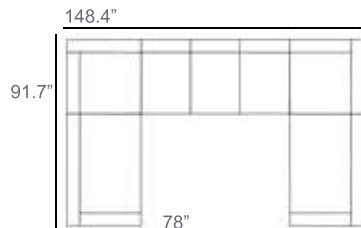

1 - Left  
1 - Corner  
1 - Right  
2 - Slipper Chair  
Patio Furniture Cover Size:  
102" x 154" Sectional Cover  
3008-0003

1 - Left  
1 - Corner  
1 - Right  
1 - Slipper Chair  
Patio Furniture Cover Size:  
128" x 102" Sectional Cover  
3008-0005

1 - Left  
1 - Corner  
1 - Right  
1 - Slipper Chair  
Patio Furniture Cover Size:  
154" x 102" Sectional Cover  
3008-0009

1 - Left  
1 - Corner  
1 - Right  
3 - Slipper Chair  
Patio Furniture Cover Size:  
154" x 128" Sectional Cover  
3008-0010

1 - Left  
1 - Corner  
1 - Right  
2 - Slipper Chair  
Patio Furniture Cover Size:  
128" x 128" Sectional Cover  
3008-0006

1 - Left  
1 - Corner  
1 - Right  
3 - Slipper Chair  
1 - Side Ottoman  
Patio Furniture Cover Size:  
128" x 154" Sectional Cover  
3008-0007

1 - Left  
1 - Corner  
1 - Right  
3 - Slipper Chair  
1 - Side Ottoman  
Patio Furniture Cover Size:  
154" x 128" Sectional Cover  
3008-0010

1 - Left  
2 - Corner  
1 - Right  
3 - Slipper Chair  
Patio Furniture Cover Size:  
100" x 159" Section Cover  
3007-0004