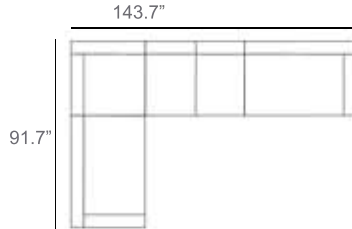

Belvedere Outdoor Sectional Patio Furniture Combination Ideas

1 - Left  
1 - Corner  
1 - Right  
Patio Furniture Cover Size:  
102" x 102" Sectional Cover  
3008-0001

1 - Left  
1 - Corner  
1 - Right  
1 - Slipper Chair  
Patio Furniture Cover Size:  
102" x 128" Sectional Cover  
3008-0002

1 - Left  
1 - Corner  
1 - Right  
2 - Slipper Chair  
Patio Furniture Cover Size:  
102" x 154" Sectional Cover  
3008-0003

1 - Left  
1 - Corner  
1 - Right  
1 - Slipper Chair  
Patio Furniture Cover Size:  
128" x 102" Sectional Cover  
3008-0005

1 - Left  
1 - Corner  
1 - Right  
1 - Slipper Chair  
Patio Furniture Cover Size:  
154" x 102" Sectional Cover  
3008-0009

1 - Left  
1 - Corner  
1 - Right  
3 - Slipper Chair  
Patio Furniture Cover Size:  
154" x 128" Sectional Cover  
3008-0010

1 - Left  
1 - Corner  
1 - Right  
2 - Slipper Chair  
Patio Furniture Cover Size:  
128" x 128" Sectional Cover  
3008-0006

1 - Left  
1 - Corner  
1 - Right  
3 - Slipper Chair  
1 - Side Ottoman  
Patio Furniture Cover Size:  
128" x 154" Sectional Cover  
3008-0007