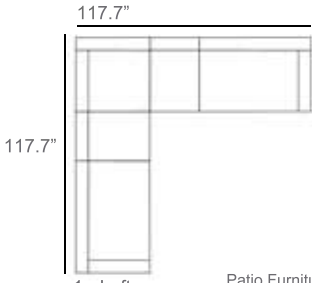

Belvedere Outdoor Sectional Patio Furniture Combination Ideas

1 - Left  
1 - Corner  
1 - Right  
Patio Furniture Cover Size:  
102" x 102" Sectional Cover  
3008-0001

1 - Left  
1 - Corner  
1 - Right  
1 - Slipper Chair  
Patio Furniture Cover Size:  
102" x 128" Sectional Cover  
3008-0002

1 - Left  
1 - Corner  
1 - Right  
2 - Slipper Chair  
Patio Furniture Cover Size:  
102" x 154" Sectional Cover  
3008-0003

1 - Left  
1 - Corner  
1 - Right  
1 - Slipper Chair  
Patio Furniture Cover Size:  
128" x 102" Sectional Cover  
3008-0005

1 - Left  
1 - Corner  
1 - Right  
1 - Slipper Chair  
Patio Furniture Cover Size:  
154" x 102" Sectional Cover  
3008-0009

1 - Left  
1 - Corner  
1 - Right  
3 - Slipper Chair  
Patio Furniture Cover Size:  
154" x 128" Sectional Cover  
3008-0010

1 - Left  
1 - Corner  
1 - Right  
2 - Slipper Chair  
Patio Furniture Cover Size:  
128" x 128" Sectional Cover  
3008-0006

1 - Left  
1 - Corner  
1 - Right  
3 - Slipper Chair  
1 - Side Ottoman  
Patio Furniture Cover Size:  
128" x 154" Sectional Cover  
3008-0007