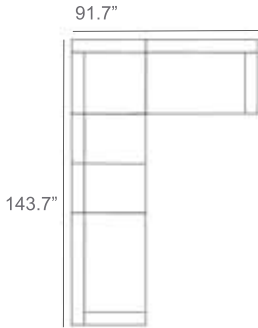

Belvedere Outdoor Sectional Patio Furniture Combination Ideas

1 - Left  
1 - Corner  
1 - Right  
Patio Furniture Cover Size:  
102" x 102" Sectional Cover  
3008-0001

1 - Left  
1 - Corner  
1 - Right  
1 - Slipper Chair  
Patio Furniture Cover Size:  
102" x 128" Sectional Cover  
3008-0002

1 - Left  
1 - Corner  
1 - Right  
2 - Slipper Chair  
Patio Furniture Cover Size:  
102" x 154" Sectional Cover  
3008-0003

1 - Left  
1 - Corner  
1 - Right  
1 - Slipper Chair  
Patio Furniture Cover Size:  
128" x 102" Sectional Cover  
3008-0005

1 - Left  
1 - Corner  
1 - Right  
1 - Slipper Chair  
Patio Furniture Cover Size:  
154" x 102" Sectional Cover  
3008-0009

1 - Left  
1 - Corner  
1 - Right  
3 - Slipper Chair  
Patio Furniture Cover Size:  
154" x 128" Sectional Cover  
3008-0010

1 - Left  
1 - Corner  
1 - Right  
2 - Slipper Chair  
Patio Furniture Cover Size:  
128" x 128" Sectional Cover  
3008-0006

1 - Left  
1 - Corner  
1 - Right  
3 - Slipper Chair  
1 - Side Ottoman  
Patio Furniture Cover Size:  
128" x 154" Sectional Cover  
3008-0007