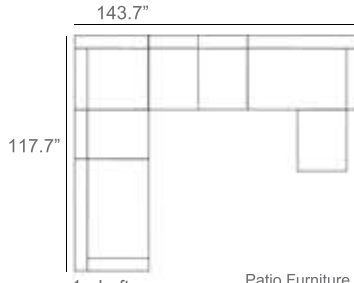

Belvedere Outdoor Sectional Patio Furniture Combination Ideas

1 - Left  
1 - Corner  
1 - Right  
Patio Furniture Cover Size:  
102" x 102" Sectional Cover  
3008-0001

1 - Left  
1 - Corner  
1 - Right  
1 - Slipper Chair  
Patio Furniture Cover Size:  
102" x 128" Sectional Cover  
3008-0002

1 - Left  
1 - Corner  
1 - Right  
2 - Slipper Chair  
Patio Furniture Cover Size:  
102" x 154" Sectional Cover  
3008-0003

1 - Left  
1 - Corner  
1 - Right  
1 - Slipper Chair  
Patio Furniture Cover Size:  
128" x 102" Sectional Cover  
3008-0005

1 - Left  
1 - Corner  
1 - Right  
1 - Slipper Chair  
Patio Furniture Cover Size:  
154" x 102" Sectional Cover  
3008-0009

1 - Left  
1 - Corner  
1 - Right  
3 - Slipper Chair  
Patio Furniture Cover Size:  
154" x 128" Sectional Cover  
3008-0010

1 - Left  
1 - Corner  
1 - Right  
2 - Slipper Chair  
Patio Furniture Cover Size:  
128" x 128" Sectional Cover  
3008-0006

1 - Left  
1 - Corner  
1 - Right  
3 - Slipper Chair  
1 - Side Ottoman  
Patio Furniture Cover Size:  
128" x 154" Sectional Cover  
3008-0007