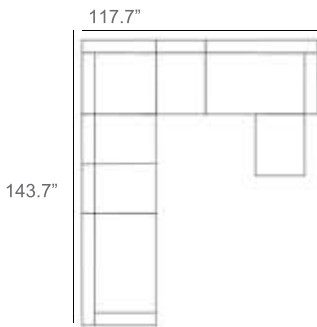

1 - Left  
1 - Corner  
1 - Right  
2 - Slipper Chair  
Patio Furniture Cover Size:  
102" x 154" Sectional Cover  
3008-0003

1 - Left  
1 - Corner  
1 - Right  
1 - Slipper Chair  
Patio Furniture Cover Size:  
128" x 102" Sectional Cover  
3008-0005

1 - Left  
1 - Corner  
1 - Right  
1 - Slipper Chair  
Patio Furniture Cover Size:  
154" x 102" Sectional Cover  
3008-0009

1 - Left  
1 - Corner  
1 - Right  
3 - Slipper Chair  
Patio Furniture Cover Size:  
154" x 128" Sectional Cover  
3008-0010

1 - Left  
1 - Corner  
1 - Right  
2 - Slipper Chair  
Patio Furniture Cover Size:  
128" x 128" Sectional Cover  
3008-0006

1 - Left  
1 - Corner  
1 - Right  
3 - Slipper Chair  
1 - Side Ottoman  
Patio Furniture Cover Size:  
128" x 154" Sectional Cover  
3008-0007

1 - Left  
1 - Corner  
1 - Right  
3 - Slipper Chair  
1 - Side Ottoman  
Patio Furniture Cover Size:  
154" x 128" Sectional Cover  
3008-0010

1 - Left  
2 - Corner  
1 - Right  
3 - Slipper Chair  
Patio Furniture Cover Size:  
100" x 159" Section Cover  
3007-0004