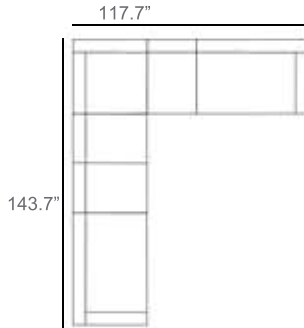

Belvedere Outdoor Sectional Patio Furniture Combination Ideas

1 - Left  
1 - Corner  
1 - Right  
Patio Furniture Cover Size:  
102" x 102" Sectional Cover  
3008-0001

1 - Left  
1 - Corner  
1 - Right  
1 - Slipper Chair  
Patio Furniture Cover Size:  
102" x 128" Sectional Cover  
3008-0002

1 - Left  
1 - Corner  
1 - Right  
2 - Slipper Chair  
Patio Furniture Cover Size:  
102" x 154" Sectional Cover  
3008-0003

1 - Left  
1 - Corner  
1 - Right  
1 - Slipper Chair  
Patio Furniture Cover Size:  
128" x 102" Sectional Cover  
3008-0005

1 - Left  
1 - Corner  
1 - Right  
1 - Slipper Chair  
Patio Furniture Cover Size:  
154" x 102" Sectional Cover  
3008-0009

1 - Left  
1 - Corner  
1 - Right  
3 - Slipper Chair  
Patio Furniture Cover Size:  
154" x 128" Sectional Cover  
3008-0010

1 - Left  
1 - Corner  
1 - Right  
2 - Slipper Chair  
Patio Furniture Cover Size:  
128" x 128" Sectional Cover  
3008-0006

1 - Left  
1 - Corner  
1 - Right  
3 - Slipper Chair  
1 - Side Ottoman  
Patio Furniture Cover Size:  
128" x 154" Sectional Cover  
3008-0007