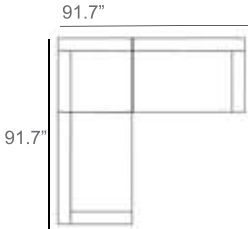

Belvedere Outdoor Sectional Patio Furniture Combination Ideas

1 - Left  
1 - Corner  
1 - Right  
Patio Furniture Cover Size:  
102" x 102" Sectional Cover  
3008-0001

1 - Left  
1 - Corner  
1 - Right  
1 - Slipper Chair  
Patio Furniture Cover Size:  
102" x 128" Sectional Cover  
3008-0002

1 - Left  
1 - Corner  
1 - Right  
2 - Slipper Chair  
Patio Furniture Cover Size:  
102" x 154" Sectional Cover  
3008-0003

1 - Left  
1 - Corner  
1 - Right  
1 - Slipper Chair  
Patio Furniture Cover Size:  
128" x 102" Sectional Cover  
3008-0005

1 - Left  
1 - Corner  
1 - Right  
1 - Slipper Chair  
Patio Furniture Cover Size:  
154" x 102" Sectional Cover  
3008-0009

1 - Left  
1 - Corner  
1 - Right  
3 - Slipper Chair  
Patio Furniture Cover Size:  
154" x 128" Sectional Cover  
3008-0010

1 - Left  
1 - Corner  
1 - Right  
2 - Slipper Chair  
Patio Furniture Cover Size:  
128" x 128" Sectional Cover  
3008-0006

1 - Left  
1 - Corner  
1 - Right  
3 - Slipper Chair  
1 - Side Ottoman  
Patio Furniture Cover Size:  
128" x 154" Sectional Cover  
3008-0007