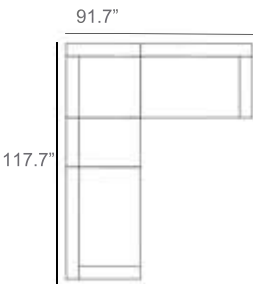

Belvedere Outdoor Sectional Patio Furniture Combination Ideas

1 - Left  
1 - Corner  
1 - Right  
Patio Furniture Cover Size:  
102" x 102" Sectional Cover  
3008-0001

1 - Left  
1 - Corner  
1 - Right  
1 - Slipper Chair  
Patio Furniture Cover Size:  
102" x 128" Sectional Cover  
3008-0002

1 - Left  
1 - Corner  
1 - Right  
2 - Slipper Chair  
Patio Furniture Cover Size:  
102" x 154" Sectional Cover  
3008-0003

1 - Left  
1 - Corner  
1 - Right  
1 - Slipper Chair  
Patio Furniture Cover Size:  
128" x 102" Sectional Cover  
3008-0005

1 - Left  
1 - Corner  
1 - Right  
1 - Slipper Chair  
Patio Furniture Cover Size:  
154" x 102" Sectional Cover  
3008-0009

1 - Left  
1 - Corner  
1 - Right  
3 - Slipper Chair  
Patio Furniture Cover Size:  
154" x 128" Sectional Cover  
3008-0010

1 - Left  
1 - Corner  
1 - Right  
2 - Slipper Chair  
Patio Furniture Cover Size:  
128" x 128" Sectional Cover  
3008-0006

1 - Left  
1 - Corner  
1 - Right  
3 - Slipper Chair  
1 - Side Ottoman  
Patio Furniture Cover Size:  
128" x 154" Sectional Cover  
3008-0007