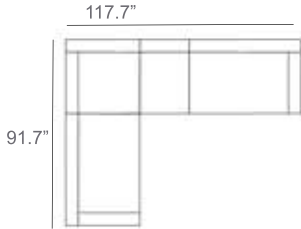

Belvedere Outdoor Sectional Patio Furniture Combination Ideas

1 - Left  
1 - Corner  
1 - Right  
Patio Furniture Cover Size:  
102" x 102" Sectional Cover  
3008-0001

1 - Left  
1 - Corner  
1 - Right  
1 - Slipper Chair  
Patio Furniture Cover Size:  
102" x 128" Sectional Cover  
3008-0002

1 - Left  
1 - Corner  
1 - Right  
2 - Slipper Chair  
Patio Furniture Cover Size:  
102" x 154" Sectional Cover  
3008-0003

1 - Left  
1 - Corner  
1 - Right  
1 - Slipper Chair  
Patio Furniture Cover Size:  
128" x 102" Sectional Cover  
3008-0005

1 - Left  
1 - Corner  
1 - Right  
1 - Slipper Chair  
Patio Furniture Cover Size:  
154" x 102" Sectional Cover  
3008-0009

1 - Left  
1 - Corner  
1 - Right  
3 - Slipper Chair  
Patio Furniture Cover Size:  
154" x 128" Sectional Cover  
3008-0010

1 - Left  
1 - Corner  
1 - Right  
2 - Slipper Chair  
Patio Furniture Cover Size:  
128" x 128" Sectional Cover  
3008-0006

1 - Left  
1 - Corner  
1 - Right  
3 - Slipper Chair  
1 - Side Ottoman  
Patio Furniture Cover Size:  
128" x 154" Sectional Cover  
3008-0007