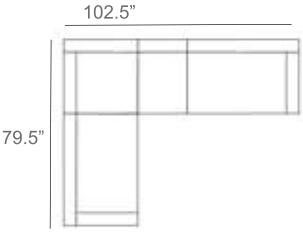

1 - Left
1 - Corner
1 - Right
1 - Slipper Chair
Patio Furniture Cover Size:
102" x 128" Sectional Cover
3008-0002