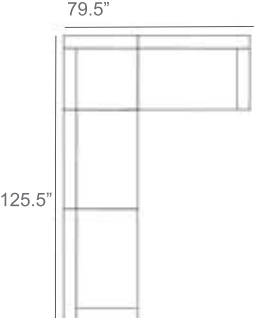

1 - Left
1 - Corner
1 - Right
2 - Slipper Chair
Patio Furniture Cover Size:
128" x 102" Sectional Cover
3008-0005