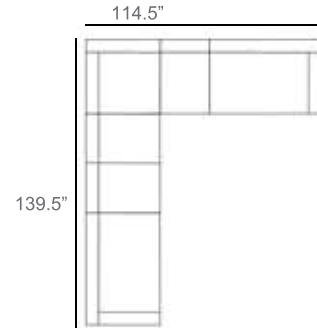

Sedona Wicker Outdoor Sectional Patio Furniture Combination Ideas

1 - Left
1 - Corner
1 - Right
Patio Furniture Cover Size:
102" x 102" Sectional Cover
3008-0001

1 - Left
1 - Corner
1 - Right
1 - Slipper Chair
Patio Furniture Cover Size:
102" x 128" Sectional Cover
3008-0002

1 - Left
1 - Corner
1 - Right
2 - Slipper Chair
Patio Furniture Cover Size:
102" x 154" Sectional Cover
3008-0003

1 - Left
1 - Corner
1 - Right
1 - Slipper Chair
Patio Furniture Cover Size:
128" x 102" Sectional Cover
3008-0005

1 - Left
1 - Corner
1 - Right
1 - Slipper Chair
Patio Furniture Cover Size:
154" x 102" Sectional Cover
3008-0009

1 - Left
1 - Corner
1 - Right
3 - Slipper Chair
Patio Furniture Cover Size:
154" x 128" Sectional Cover
3008-0010

1 - Left
1 - Corner
1 - Right
2 - Slipper Chair
Patio Furniture Cover Size:
128" x 128" Sectional Cover
3008-0006

1 - Left
1 - Corner
1 - Right
3 - Slipper Chair
1 - Side Ottoman
Patio Furniture Cover Size:
128" x 154" Sectional Cover
3008-0007