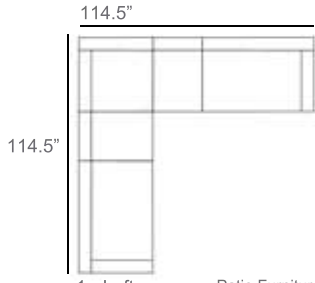

Sedona Wicker Outdoor Sectional Patio Furniture Combination Ideas

1 - Left
1 - Corner
1 - Right
Patio Furniture Cover Size:
102" x 102" Sectional Cover
3008-0001

1 - Left
1 - Corner
1 - Right
1 - Slipper Chair
Patio Furniture Cover Size:
102" x 128" Sectional Cover
3008-0002

1 - Left
1 - Corner
1 - Right
2 - Slipper Chair
Patio Furniture Cover Size:
102" x 154" Sectional Cover
3008-0003

1 - Left
1 - Corner
1 - Right
1 - Slipper Chair
Patio Furniture Cover Size:
128" x 102" Sectional Cover
3008-0005

1 - Left
1 - Corner
1 - Right
1 - Slipper Chair
Patio Furniture Cover Size:
154" x 102" Sectional Cover
3008-0009

1 - Left
1 - Corner
1 - Right
3 - Slipper Chair
Patio Furniture Cover Size:
154" x 128" Sectional Cover
3008-0010

1 - Left
1 - Corner
1 - Right
2 - Slipper Chair
Patio Furniture Cover Size:
128" x 128" Sectional Cover
3008-0006

1 - Left
1 - Corner
1 - Right
3 - Slipper Chair
1 - Side Ottoman
Patio Furniture Cover Size:
128" x 154" Sectional Cover
3008-0007