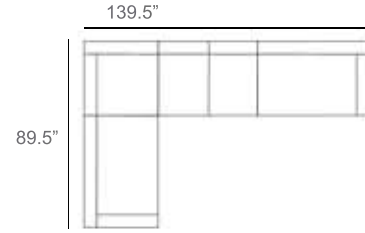

Sedona Wicker Outdoor Sectional Patio Furniture Combination Ideas

1 - Left
1 - Corner
1 - Right
Patio Furniture Cover Size:
102" x 102" Sectional Cover
3008-0001

1 - Left
1 - Corner
1 - Right
1 - Slipper Chair
Patio Furniture Cover Size:
102" x 128" Sectional Cover
3008-0002

1 - Left
1 - Corner
1 - Right
2 - Slipper Chair
Patio Furniture Cover Size:
102" x 154" Sectional Cover
3008-0003

1 - Left
1 - Corner
1 - Right
1 - Slipper Chair
Patio Furniture Cover Size:
128" x 102" Sectional Cover
3008-0005

1 - Left
1 - Corner
1 - Right
1 - Slipper Chair
Patio Furniture Cover Size:
154" x 102" Sectional Cover
3008-0009

1 - Left
1 - Corner
1 - Right
3 - Slipper Chair
Patio Furniture Cover Size:
154" x 128" Sectional Cover
3008-0010