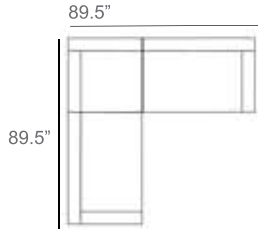

Sedona Wicker Outdoor Sectional Patio Furniture Combination Ideas

1 - Left
1 - Corner
1 - Right
Patio Furniture Cover Size:
102" x 102" Sectional Cover
3008-0001

1 - Left
1 - Corner
1 - Right
1 - Slipper Chair
Patio Furniture Cover Size:
102" x 128" Sectional Cover
3008-0002

1 - Left
1 - Corner
1 - Right
2 - Slipper Chair
Patio Furniture Cover Size:
102" x 154" Sectional Cover
3008-0003

1 - Left
1 - Corner
1 - Right
1 - Slipper Chair
Patio Furniture Cover Size:
128" x 102" Sectional Cover
3008-0005

1 - Left
1 - Corner
1 - Right
1 - Slipper Chair
Patio Furniture Cover Size:
154" x 102" Sectional Cover
3008-0009

1 - Left
1 - Corner
1 - Right
3 - Slipper Chair
Patio Furniture Cover Size:
154" x 128" Sectional Cover
3008-0010

1 - Left
1 - Corner
1 - Right
2 - Slipper Chair
Patio Furniture Cover Size:
128" x 128" Sectional Cover
3008-0006

1 - Left
1 - Corner
1 - Right
3 - Slipper Chair
1 - Side Ottoman
Patio Furniture Cover Size:
128" x 154" Sectional Cover
3008-0007