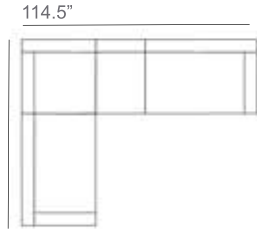

Sedona Wicker Outdoor Sectional Patio Furniture Combination Ideas

1 - Left
1 - Corner
1 - Right
Patio Furniture Cover Size:
102" x 102" Sectional Cover
3008-0001

1 - Left
1 - Corner
1 - Right
1 - Slipper Chair
Patio Furniture Cover Size:
102" x 128" Sectional Cover
3008-0002

1 - Left
1 - Corner
1 - Right
2 - Slipper Chair
Patio Furniture Cover Size:
102" x 154" Sectional Cover
3008-0003

1 - Left
1 - Corner
1 - Right
1 - Slipper Chair
Patio Furniture Cover Size:
128" x 102" Sectional Cover
3008-0005

1 - Left
1 - Corner
1 - Right
1 - Slipper Chair
Patio Furniture Cover Size:
154" x 102" Sectional Cover
3008-0009

1 - Left
1 - Corner
1 - Right
3 - Slipper Chair
Patio Furniture Cover Size:
154" x 128" Sectional Cover
3008-0010

1 - Left
1 - Corner
1 - Right
2 - Slipper Chair
Patio Furniture Cover Size:
128" x 128" Sectional Cover
3008-0006

1 - Left
1 - Corner
1 - Right
3 - Slipper Chair
1 - Side Ottoman
Patio Furniture Cover Size:
128" x 154" Sectional Cover
3008-0007