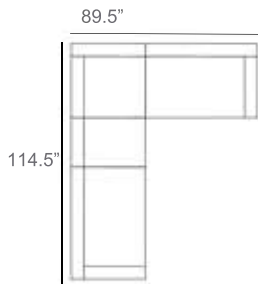

Sedona Wicker Outdoor Sectional Patio Furniture Combination Ideas

1 - Left
1 - Corner
1 - Right
Patio Furniture Cover Size:
102" x 102" Sectional Cover
3008-0001

1 - Left
1 - Corner
1 - Right
1 - Slipper Chair
Patio Furniture Cover Size:
102" x 128" Sectional Cover
3008-0002

1 - Left
1 - Corner
1 - Right
2 - Slipper Chair
Patio Furniture Cover Size:
102" x 154" Sectional Cover
3008-0003

1 - Left
1 - Corner
1 - Right
1 - Slipper Chair
Patio Furniture Cover Size:
128" x 102" Sectional Cover
3008-0005

1 - Left
1 - Corner
1 - Right
1 - Slipper Chair
Patio Furniture Cover Size:
154" x 102" Sectional Cover
3008-0009

1 - Left
1 - Corner
1 - Right
3 - Slipper Chair
Patio Furniture Cover Size:
154" x 128" Sectional Cover
3008-0010

1 - Left
1 - Corner
1 - Right
2 - Slipper Chair
Patio Furniture Cover Size:
128" x 128" Sectional Cover
3008-0006

1 - Left
1 - Corner
1 - Right
3 - Slipper Chair
1 - Side Ottoman
Patio Furniture Cover Size:
128" x 154" Sectional Cover
3008-0007