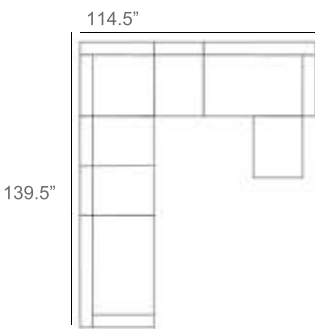

Sedona Wicker Outdoor Sectional Patio Furniture Combination Ideas

1 - Left
1 - Corner
1 - Right
Patio Furniture Cover Size:
102" x 102" Sectional Cover
3008-0001

1 - Left
1 - Corner
1 - Right
1 - Slipper Chair
Patio Furniture Cover Size:
102" x 128" Sectional Cover
3008-0002

1 - Left
1 - Corner
1 - Right
2 - Slipper Chair
Patio Furniture Cover Size:
102" x 154" Sectional Cover
3008-0003

1 - Left
1 - Corner
1 - Right
1 - Slipper Chair
Patio Furniture Cover Size:
128" x 102" Sectional Cover
3008-0005

1 - Left
1 - Corner
1 - Right
1 - Slipper Chair
Patio Furniture Cover Size:
154" x 102" Sectional Cover
3008-0009

1 - Left
1 - Corner
1 - Right
3 - Slipper Chair
Patio Furniture Cover Size:
154" x 128" Sectional Cover
3008-0010

1 - Left
1 - Corner
1 - Right
2 - Slipper Chair
Patio Furniture Cover Size:
128" x 128" Sectional Cover
3008-0006

1 - Left
1 - Corner
1 - Right
3 - Slipper Chair
1 - Side Ottoman
Patio Furniture Cover Size:
128" x 154" Sectional Cover
3008-0007