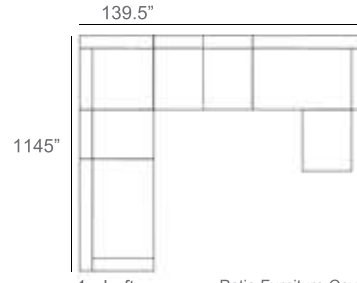

Sedona Wicker Outdoor Sectional Patio Furniture Combination Ideas

1 - Left
1 - Corner
1 - Right
Patio Furniture Cover Size:
102" x 102" Sectional Cover
3008-0001

1 - Left
1 - Corner
1 - Right
1 - Slipper Chair
Patio Furniture Cover Size:
102" x 128" Sectional Cover
3008-0002

1 - Left
1 - Corner
1 - Right
2 - Slipper Chair
Patio Furniture Cover Size:
102" x 154" Sectional Cover
3008-0003

1 - Left
1 - Corner
1 - Right
1 - Slipper Chair
Patio Furniture Cover Size:
128" x 102" Sectional Cover
3008-0005

1 - Left
1 - Corner
1 - Right
1 - Slipper Chair
Patio Furniture Cover Size:
154" x 102" Sectional Cover
3008-0009

1 - Left
1 - Corner
1 - Right
3 - Slipper Chair
Patio Furniture Cover Size:
154" x 128" Sectional Cover
3008-0010

1 - Left
1 - Corner
1 - Right
2 - Slipper Chair
Patio Furniture Cover Size:
128" x 128" Sectional Cover
3008-0006

1 - Left
1 - Corner
1 - Right
3 - Slipper Chair
1 - Side Ottoman
Patio Furniture Cover Size:
128" x 154" Sectional Cover
3008-0007