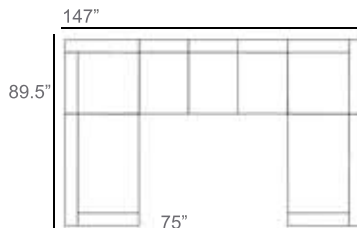

1 - Left
1 - Corner
1 - Right
2 - Slipper Chair
Patio Furniture Cover Size:
102" x 154" Sectional Cover
3008-0003

1 - Left
1 - Corner
1 - Right
1 - Slipper Chair
Patio Furniture Cover Size:
128" x 102" Sectional Cover
3008-0005

1 - Left
1 - Corner
1 - Right
1 - Slipper Chair
Patio Furniture Cover Size:
154" x 102" Sectional Cover
3008-0009

1 - Left
1 - Corner
1 - Right
3 - Slipper Chair
Patio Furniture Cover Size:
154" x 128" Sectional Cover
3008-0010

1 - Left
1 - Corner
1 - Right
2 - Slipper Chair
Patio Furniture Cover Size:
128" x 128" Sectional Cover
3008-0006

1 - Left
1 - Corner
1 - Right
3 - Slipper Chair
1 - Side Ottoman
Patio Furniture Cover Size:
128" x 154" Sectional Cover
3008-0007

1 - Left
1 - Corner
1 - Right
3 - Slipper Chair
1 - Side Ottoman
Patio Furniture Cover Size:
154" x 128" Sectional Cover
3008-0010

1 - Left
2 - Corner
1 - Right
3 - Slipper Chair
Patio Furniture Cover Size:
100" x 159" Section Cover
3007-0004