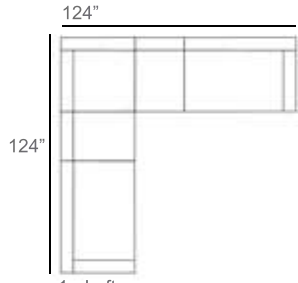

Louvre Wicker Outdoor Sectional Patio Furniture Combination Ideas

1 - Left  
1 - Corner  
1 - Right  
Patio Furniture Cover Size:  
102" x 102" Sectional Cover  
3008-0001

1 - Left  
1 - Corner  
1 - Right  
1 - Slipper Chair  
Patio Furniture Cover Size:  
102" x 128" Sectional Cover  
3008-0002

1 - Left  
1 - Corner  
1 - Right  
2 - Slipper Chair  
Patio Furniture Cover Size:  
102" x 154" Sectional Cover  
3008-0003

1 - Left  
1 - Corner  
1 - Right  
1 - Slipper Chair  
Patio Furniture Cover Size:  
128" x 102" Sectional Cover  
3008-0005

1 - Left  
1 - Corner  
1 - Right  
1 - Slipper Chair  
Patio Furniture Cover Size:  
154" x 102" Sectional Cover  
3008-0009

1 - Left  
1 - Corner  
1 - Right  
3 - Slipper Chair  
Patio Furniture Cover Size:  
154" x 128" Sectional Cover  
3008-0010

1 - Left  
1 - Corner  
1 - Right  
2 - Slipper Chair  
Patio Furniture Cover Size:  
128" x 128" Sectional Cover  
3008-0006

1 - Left  
1 - Corner  
1 - Right  
1 - Section Loveseat  
1 - Slipper Chair  
1 - Side Ottoman  
Patio Furniture Cover Size:  
128" x 154" Sectional Cover  
3008-0007