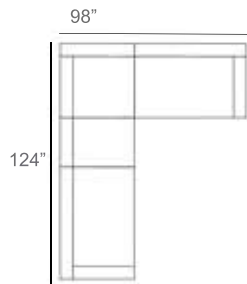

Louvre Wicker Outdoor Sectional Patio Furniture Combination Ideas

1 - Left  
1 - Corner  
1 - Right  
Patio Furniture Cover Size:  
102" x 102" Sectional Cover  
3008-0001

1 - Left  
1 - Corner  
1 - Right  
1 - Slipper Chair  
Patio Furniture Cover Size:  
102" x 128" Sectional Cover  
3008-0002

1 - Left  
1 - Corner  
1 - Right  
2 - Slipper Chair  
Patio Furniture Cover Size:  
102" x 154" Sectional Cover  
3008-0003

1 - Left  
1 - Corner  
1 - Right  
1 - Slipper Chair  
Patio Furniture Cover Size:  
128" x 102" Sectional Cover  
3008-0005

1 - Left  
1 - Corner  
1 - Right  
1 - Slipper Chair  
Patio Furniture Cover Size:  
154" x 102" Sectional Cover  
3008-0009

1 - Left  
1 - Corner  
1 - Right  
3 - Slipper Chair  
Patio Furniture Cover Size:  
154" x 128" Sectional Cover  
3008-0010

1 - Left  
1 - Corner  
1 - Right  
1 - Slipper Chair  
1 - Section Loveseat  
1 - Side Ottoman  
Patio Furniture Cover Size:  
154" x 128" Sectional Cover  
3008-0010

1 - Left  
2 - Corner  
1 - Right  
1 - Section Loveseat  
1 - Slipper Chair  
Patio Furniture Cover Size:  
100" x 159" Section Cover  
3007-0004