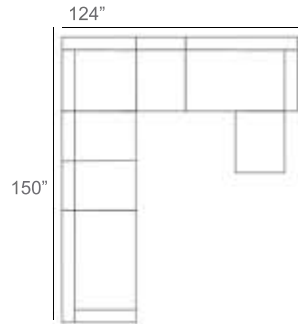

1 - Left  
1 - Corner  
1 - Right  
2 - Slipper Chair  
Patio Furniture Cover Size:  
102" x 154" Sectional Cover  
3008-0003

1 - Left  
1 - Corner  
1 - Right  
1 - Slipper Chair  
Patio Furniture Cover Size:  
128" x 102" Sectional Cover  
3008-0005

1 - Left  
1 - Corner  
1 - Right  
1 - Slipper Chair  
Patio Furniture Cover Size:  
154" x 102" Sectional Cover  
3008-0009

1 - Left  
1 - Corner  
1 - Right  
3 - Slipper Chair  
Patio Furniture Cover Size:  
154" x 128" Sectional Cover  
3008-0010

1 - Left  
1 - Corner  
1 - Right  
2 - Slipper Chair  
Patio Furniture Cover Size:  
128" x 128" Sectional Cover  
3008-0006

1 - Left  
1 - Corner  
1 - Right  
1 - Section Loveseat  
1 - Slipper Chair  
1 - Side Ottoman  
Patio Furniture Cover Size:  
128" x 154" Sectional Cover  
3008-0007

1 - Left  
1 - Corner  
1 - Right  
1 - Slipper Chair  
1 - Section Loveseat  
1 - Side Ottoman  
Patio Furniture Cover Size:  
154" x 128" Sectional Cover  
3008-0010

1 - Left  
2 - Corner  
1 - Right  
1 - Section Loveseat  
1 - Slipper Chair  
Patio Furniture Cover Size:  
100" x 159" Section Cover  
3007-0004