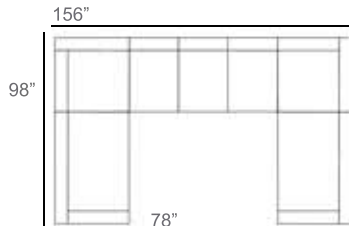

1 - Left  
1 - Corner  
1 - Right  
2 - Slipper Chair  
Patio Furniture Cover Size:  
102" x 154" Sectional Cover  
3008-0003

1 - Left  
1 - Corner  
1 - Right  
1 - Slipper Chair  
Patio Furniture Cover Size:  
128" x 102" Sectional Cover  
3008-0005

1 - Left  
1 - Corner  
1 - Right  
1 - Slipper Chair  
Patio Furniture Cover Size:  
154" x 102" Sectional Cover  
3008-0009

1 - Left  
1 - Corner  
1 - Right  
3 - Slipper Chair  
Patio Furniture Cover Size:  
154" x 128" Sectional Cover  
3008-0010

1 - Left  
1 - Corner  
1 - Right  
2 - Slipper Chair  
Patio Furniture Cover Size:  
128" x 128" Sectional Cover  
3008-0006

1 - Left  
1 - Corner  
1 - Right  
1 - Section Loveseat  
1 - Slipper Chair  
1 - Side Ottoman  
Patio Furniture Cover Size:  
128" x 154" Sectional Cover  
3008-0007

1 - Left  
1 - Corner  
1 - Right  
1 - Slipper Chair  
1 - Section Loveseat  
1 - Side Ottoman  
Patio Furniture Cover Size:  
154" x 128" Sectional Cover  
3008-0010

1 - Left  
2 - Corner  
1 - Right  
1 - Section Loveseat  
1 - Slipper Chair  
Patio Furniture Cover Size:  
100" x 159" Section Cover  
3007-0004