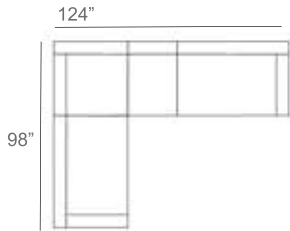

Louvre Wicker Outdoor Sectional Patio Furniture Combination Ideas

1 - Left  
1 - Corner  
1 - Right  
Patio Furniture Cover Size:  
102" x 102" Sectional Cover  
3008-0001

1 - Left  
1 - Corner  
1 - Right  
1 - Slipper Chair  
Patio Furniture Cover Size:  
102" x 128" Sectional Cover  
3008-0002

1 - Left  
1 - Corner  
1 - Right  
2 - Slipper Chair  
Patio Furniture Cover Size:  
102" x 154" Sectional Cover  
3008-0003

1 - Left  
1 - Corner  
1 - Right  
1 - Slipper Chair  
Patio Furniture Cover Size:  
128" x 102" Sectional Cover  
3008-0005

1 - Left  
1 - Corner  
1 - Right  
1 - Slipper Chair  
Patio Furniture Cover Size:  
154" x 102" Sectional Cover  
3008-0009

1 - Left  
1 - Corner  
1 - Right  
3 - Slipper Chair  
Patio Furniture Cover Size:  
154" x 128" Sectional Cover  
3008-0010

1 - Left  
1 - Corner  
1 - Right  
1 - Slipper Chair  
1 - Section Loveseat  
1 - Side Ottoman  
Patio Furniture Cover Size:  
154" x 128" Sectional Cover  
3008-0010

1 - Left  
2 - Corner  
1 - Right  
1 - Section Loveseat  
1 - Slipper Chair  
Patio Furniture Cover Size:  
100" x 159" Section Cover  
3007-0004