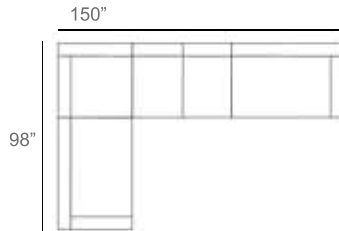

Louvre Wicker Outdoor Sectional Patio Furniture Combination Ideas

1 - Left  
1 - Corner  
1 - Right  
Patio Furniture Cover Size:  
102" x 102" Sectional Cover  
3008-0001

1 - Left  
1 - Corner  
1 - Right  
1 - Slipper Chair  
Patio Furniture Cover Size:  
102" x 128" Sectional Cover  
3008-0002

1 - Left  
1 - Corner  
1 - Right  
2 - Slipper Chair  
Patio Furniture Cover Size:  
102" x 154" Sectional Cover  
3008-0003

1 - Left  
1 - Corner  
1 - Right  
1 - Slipper Chair  
Patio Furniture Cover Size:  
128" x 102" Sectional Cover  
3008-0005

1 - Left  
1 - Corner  
1 - Right  
1 - Slipper Chair  
Patio Furniture Cover Size:  
154" x 102" Sectional Cover  
3008-0009

1 - Left  
1 - Corner  
1 - Right  
3 - Slipper Chair  
Patio Furniture Cover Size:  
154" x 128" Sectional Cover  
3008-0010

1 - Left  
1 - Corner  
1 - Right  
1 - Slipper Chair  
1 - Section Loveseat  
1 - Side Ottoman  
Patio Furniture Cover Size:  
154" x 128" Sectional Cover  
3008-0010

1 - Left  
2 - Corner  
1 - Right  
1 - Section Loveseat  
1 - Slipper Chair  
Patio Furniture Cover Size:  
100" x 159" Section Cover  
3007-0004