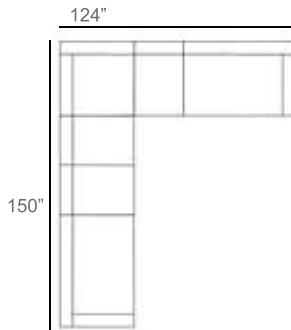

Louvre Wicker Outdoor Sectional Patio Furniture Combination Ideas

1 - Left  
1 - Corner  
1 - Right  
Patio Furniture Cover Size:  
102" x 102" Sectional Cover  
3008-0001

1 - Left  
1 - Corner  
1 - Right  
1 - Slipper Chair  
Patio Furniture Cover Size:  
102" x 128" Sectional Cover  
3008-0002

1 - Left  
1 - Corner  
1 - Right  
2 - Slipper Chair  
Patio Furniture Cover Size:  
102" x 154" Sectional Cover  
3008-0003

1 - Left  
1 - Corner  
1 - Right  
1 - Slipper Chair  
Patio Furniture Cover Size:  
128" x 102" Sectional Cover  
3008-0005

1 - Left  
1 - Corner  
1 - Right  
1 - Slipper Chair  
Patio Furniture Cover Size:  
154" x 102" Sectional Cover  
3008-0009

1 - Left  
1 - Corner  
1 - Right  
3 - Slipper Chair  
Patio Furniture Cover Size:  
154" x 128" Sectional Cover  
3008-0010

1 - Left  
1 - Corner  
1 - Right  
1 - Slipper Chair  
1 - Section Loveseat  
1 - Side Ottoman  
Patio Furniture Cover Size:  
154" x 128" Sectional Cover  
3008-0010

1 - Left  
2 - Corner  
1 - Right  
1 - Section Loveseat  
1 - Slipper Chair  
Patio Furniture Cover Size:  
100" x 159" Section Cover  
3007-0004