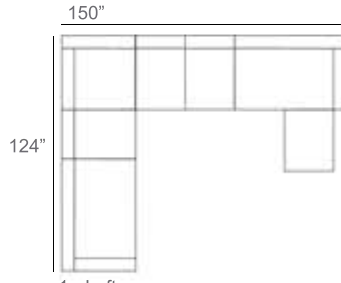

Louvre Wicker Outdoor Sectional Patio Furniture Combination Ideas

1 - Left  
1 - Corner  
1 - Right  
Patio Furniture Cover Size:  
102" x 102" Sectional Cover  
3008-0001

1 - Left  
1 - Corner  
1 - Right  
1 - Slipper Chair  
Patio Furniture Cover Size:  
102" x 128" Sectional Cover  
3008-0002

1 - Left  
1 - Corner  
1 - Right  
2 - Slipper Chair  
Patio Furniture Cover Size:  
102" x 154" Sectional Cover  
3008-0003

1 - Left  
1 - Corner  
1 - Right  
1 - Slipper Chair  
Patio Furniture Cover Size:  
128" x 102" Sectional Cover  
3008-0005

1 - Left  
1 - Corner  
1 - Right  
1 - Slipper Chair  
Patio Furniture Cover Size:  
154" x 102" Sectional Cover  
3008-0009

1 - Left  
1 - Corner  
1 - Right  
3 - Slipper Chair  
Patio Furniture Cover Size:  
154" x 128" Sectional Cover  
3008-0010

1 - Left  
1 - Corner  
1 - Right  
2 - Slipper Chair  
Patio Furniture Cover Size:  
128" x 128" Sectional Cover  
3008-0006

1 - Left  
1 - Corner  
1 - Right  
1 - Section Loveseat  
1 - Slipper Chair  
1 - Side Ottoman  
Patio Furniture Cover Size:  
128" x 154" Sectional Cover  
3008-0007