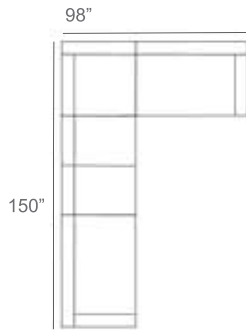

Louvre Wicker Outdoor Sectional Patio Furniture Combination Ideas

1 - Left  
1 - Corner  
1 - Right  
Patio Furniture Cover Size:  
102" x 102" Sectional Cover  
3008-0001

1 - Left  
1 - Corner  
1 - Right  
1 - Slipper Chair  
Patio Furniture Cover Size:  
102" x 128" Sectional Cover  
3008-0002

1 - Left  
1 - Corner  
1 - Right  
2 - Slipper Chair  
Patio Furniture Cover Size:  
102" x 154" Sectional Cover  
3008-0003

1 - Left  
1 - Corner  
1 - Right  
1 - Slipper Chair  
Patio Furniture Cover Size:  
128" x 102" Sectional Cover  
3008-0005

1 - Left  
1 - Corner  
1 - Right  
1 - Slipper Chair  
Patio Furniture Cover Size:  
154" x 102" Sectional Cover  
3008-0009

1 - Left  
1 - Corner  
1 - Right  
3 - Slipper Chair  
Patio Furniture Cover Size:  
154" x 128" Sectional Cover  
3008-0010

1 - Left  
1 - Corner  
1 - Right  
2 - Slipper Chair  
Patio Furniture Cover Size:  
128" x 128" Sectional Cover  
3008-0006

1 - Left  
1 - Corner  
1 - Right  
1 - Section Loveseat  
1 - Slipper Chair  
1 - Side Ottoman  
Patio Furniture Cover Size:  
128" x 154" Sectional Cover  
3008-0007