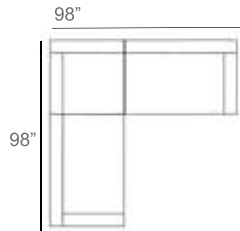

Louvre Wicker Outdoor Sectional Patio Furniture Combination Ideas

1 - Left  
1 - Corner  
1 - Right  
Patio Furniture Cover Size:  
102" x 102" Sectional Cover  
3008-0001

1 - Left  
1 - Corner  
1 - Right  
1 - Slipper Chair  
Patio Furniture Cover Size:  
102" x 128" Sectional Cover  
3008-0002

1 - Left  
1 - Corner  
1 - Right  
2 - Slipper Chair  
Patio Furniture Cover Size:  
102" x 154" Sectional Cover  
3008-0003

1 - Left  
1 - Corner  
1 - Right  
1 - Slipper Chair  
Patio Furniture Cover Size:  
128" x 102" Sectional Cover  
3008-0005

1 - Left  
1 - Corner  
1 - Right  
1 - Slipper Chair  
Patio Furniture Cover Size:  
154" x 102" Sectional Cover  
3008-0009

1 - Left  
1 - Corner  
1 - Right  
3 - Slipper Chair  
Patio Furniture Cover Size:  
154" x 128" Sectional Cover  
3008-0010

1 - Left  
1 - Corner  
1 - Right  
1 - Slipper Chair  
1 - Section Loveseat  
1 - Side Ottoman  
Patio Furniture Cover Size:  
154" x 128" Sectional Cover  
3008-0010

1 - Left  
2 - Corner  
1 - Right  
1 - Section Loveseat  
1 - Slipper Chair  
Patio Furniture Cover Size:  
100" x 159" Section Cover  
3007-0004