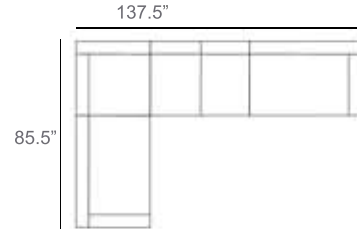

Cove Rope Outdoor Sectional Patio Furniture Combination Ideas

1 - Left  
1 - Corner  
1 - Right  
Patio Furniture Cover Size:  
102" x 102" Sectional Cover  
3008-0001

1 - Left  
1 - Corner  
1 - Right  
1 - Slipper Chair  
Patio Furniture Cover Size:  
102" x 128" Sectional Cover  
3008-0002

1 - Left  
1 - Corner  
1 - Right  
2 - Slipper Chair  
Patio Furniture Cover Size:  
102" x 154" Sectional Cover  
3008-0003

1 - Left  
1 - Corner  
1 - Right  
1 - Slipper Chair  
Patio Furniture Cover Size:  
128" x 102" Sectional Cover  
3008-0005

1 - Left  
1 - Corner  
1 - Right  
1 - Slipper Chair  
Patio Furniture Cover Size:  
154" x 102" Sectional Cover  
3008-0009

1 - Left  
1 - Corner  
1 - Right  
3 - Slipper Chair  
Patio Furniture Cover Size:  
154" x 128" Sectional Cover  
3008-0010

1 - Left  
1 - Corner  
1 - Right  
2 - Slipper Chair  
Patio Furniture Cover Size:  
128" x 128" Sectional Cover  
3008-0006

1 - Left  
1 - Corner  
1 - Right  
3 - Slipper Chair  
1 - Side Ottoman  
Patio Furniture Cover Size:  
128" x 154" Sectional Cover  
3008-0007