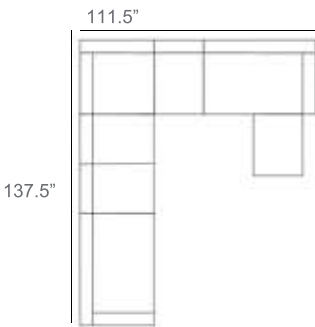

1 - Left  
1 - Corner  
1 - Right  
2 - Slipper Chair  
Patio Furniture Cover Size:  
102" x 154" Sectional Cover  
3008-0003

1 - Left  
1 - Corner  
1 - Right  
1 - Slipper Chair  
Patio Furniture Cover Size:  
128" x 102" Sectional Cover  
3008-0005

1 - Left  
1 - Corner  
1 - Right  
1 - Slipper Chair  
Patio Furniture Cover Size:  
154" x 102" Sectional Cover  
3008-0009

1 - Left  
1 - Corner  
1 - Right  
3 - Slipper Chair  
Patio Furniture Cover Size:  
154" x 128" Sectional Cover  
3008-0010

1 - Left  
1 - Corner  
1 - Right  
2 - Slipper Chair  
Patio Furniture Cover Size:  
128" x 128" Sectional Cover  
3008-0006

1 - Left  
1 - Corner  
1 - Right  
3 - Slipper Chair  
1 - Side Ottoman  
Patio Furniture Cover Size:  
128" x 154" Sectional Cover  
3008-0007

1 - Left  
1 - Corner  
1 - Right  
3 - Slipper Chair  
1 - Side Ottoman  
Patio Furniture Cover Size:  
154" x 128" Sectional Cover  
3008-0010

1 - Left  
2 - Corner  
1 - Right  
3 - Slipper Chair  
Patio Furniture Cover Size:  
100" x 159" Section Cover  
3007-0004