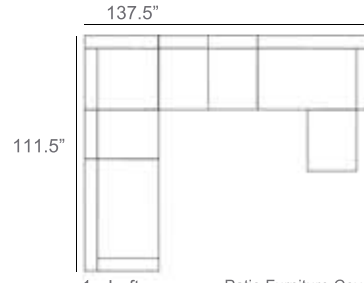

Cove Rope Outdoor Sectional Patio Furniture Combination Ideas

1 - Left  
1 - Corner  
1 - Right  
Patio Furniture Cover Size:  
102" x 102" Sectional Cover  
3008-0001

1 - Left  
1 - Corner  
1 - Right  
1 - Slipper Chair  
Patio Furniture Cover Size:  
102" x 128" Sectional Cover  
3008-0002

1 - Left  
1 - Corner  
1 - Right  
2 - Slipper Chair  
Patio Furniture Cover Size:  
102" x 154" Sectional Cover  
3008-0003

1 - Left  
1 - Corner  
1 - Right  
1 - Slipper Chair  
Patio Furniture Cover Size:  
128" x 102" Sectional Cover  
3008-0005

1 - Left  
1 - Corner  
1 - Right  
1 - Slipper Chair  
Patio Furniture Cover Size:  
154" x 102" Sectional Cover  
3008-0009

1 - Left  
1 - Corner  
1 - Right  
3 - Slipper Chair  
Patio Furniture Cover Size:  
154" x 128" Sectional Cover  
3008-0010

1 - Left  
1 - Corner  
1 - Right  
2 - Slipper Chair  
Patio Furniture Cover Size:  
128" x 128" Sectional Cover  
3008-0006

1 - Left  
1 - Corner  
1 - Right  
3 - Slipper Chair  
1 - Side Ottoman  
Patio Furniture Cover Size:  
128" x 154" Sectional Cover  
3008-0007