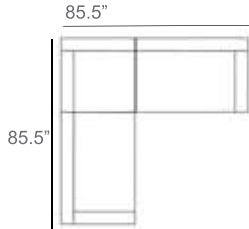

Cove Rope Outdoor Sectional Patio Furniture Combination Ideas

1 - Left  
1 - Corner  
1 - Right  
Patio Furniture Cover Size:  
102" x 102" Sectional Cover  
3008-0001

1 - Left  
1 - Corner  
1 - Right  
1 - Slipper Chair  
Patio Furniture Cover Size:  
102" x 128" Sectional Cover  
3008-0002

1 - Left  
1 - Corner  
1 - Right  
2 - Slipper Chair  
Patio Furniture Cover Size:  
102" x 154" Sectional Cover  
3008-0003

1 - Left  
1 - Corner  
1 - Right  
1 - Slipper Chair  
Patio Furniture Cover Size:  
128" x 102" Sectional Cover  
3008-0005

1 - Left  
1 - Corner  
1 - Right  
1 - Slipper Chair  
Patio Furniture Cover Size:  
154" x 102" Sectional Cover  
3008-0009

1 - Left  
1 - Corner  
1 - Right  
3 - Slipper Chair  
Patio Furniture Cover Size:  
154" x 128" Sectional Cover  
3008-0010

1 - Left  
1 - Corner  
1 - Right  
2 - Slipper Chair  
Patio Furniture Cover Size:  
128" x 128" Sectional Cover  
3008-0006

1 - Left  
1 - Corner  
1 - Right  
3 - Slipper Chair  
1 - Side Ottoman  
Patio Furniture Cover Size:  
128" x 154" Sectional Cover  
3008-0007