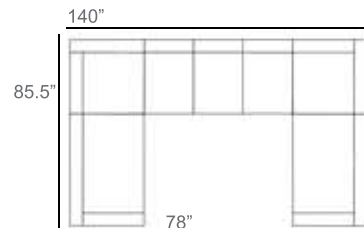

1 - Left  
1 - Corner  
1 - Right  
2 - Slipper Chair  
Patio Furniture Cover Size:  
102" x 154" Sectional Cover  
3008-0003

1 - Left  
1 - Corner  
1 - Right  
1 - Slipper Chair  
Patio Furniture Cover Size:  
128" x 102" Sectional Cover  
3008-0005

1 - Left  
1 - Corner  
1 - Right  
1 - Slipper Chair  
Patio Furniture Cover Size:  
154" x 102" Sectional Cover  
3008-0009

1 - Left  
1 - Corner  
1 - Right  
3 - Slipper Chair  
Patio Furniture Cover Size:  
154" x 128" Sectional Cover  
3008-0010

1 - Left  
1 - Corner  
1 - Right  
2 - Slipper Chair  
Patio Furniture Cover Size:  
128" x 128" Sectional Cover  
3008-0006

1 - Left  
1 - Corner  
1 - Right  
3 - Slipper Chair  
1 - Side Ottoman  
Patio Furniture Cover Size:  
128" x 154" Sectional Cover  
3008-0007

1 - Left  
1 - Corner  
1 - Right  
3 - Slipper Chair  
1 - Side Ottoman  
Patio Furniture Cover Size:  
154" x 128" Sectional Cover  
3008-0010

1 - Left  
2 - Corner  
1 - Right  
3 - Slipper Chair  
Patio Furniture Cover Size:  
100" x 159" Section Cover  
3007-0004