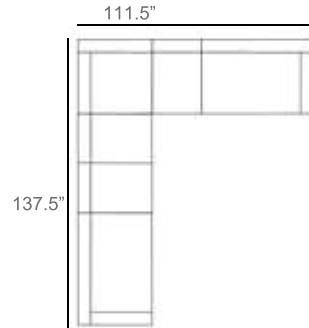

Cove Rope Outdoor Sectional Patio Furniture Combination Ideas

1 - Left  
1 - Corner  
1 - Right  
Patio Furniture Cover Size:  
102" x 102" Sectional Cover  
3008-0001

1 - Left  
1 - Corner  
1 - Right  
1 - Slipper Chair  
Patio Furniture Cover Size:  
102" x 128" Sectional Cover  
3008-0002

1 - Left  
1 - Corner  
1 - Right  
2 - Slipper Chair  
Patio Furniture Cover Size:  
102" x 154" Sectional Cover  
3008-0003

1 - Left  
1 - Corner  
1 - Right  
1 - Slipper Chair  
Patio Furniture Cover Size:  
128" x 102" Sectional Cover  
3008-0005

1 - Left  
1 - Corner  
1 - Right  
1 - Slipper Chair  
Patio Furniture Cover Size:  
154" x 102" Sectional Cover  
3008-0009

1 - Left  
1 - Corner  
1 - Right  
3 - Slipper Chair  
Patio Furniture Cover Size:  
154" x 128" Sectional Cover  
3008-0010

1 - Left  
1 - Corner  
1 - Right  
2 - Slipper Chair  
Patio Furniture Cover Size:  
128" x 128" Sectional Cover  
3008-0006

1 - Left  
1 - Corner  
1 - Right  
3 - Slipper Chair  
1 - Side Ottoman  
Patio Furniture Cover Size:  
128" x 154" Sectional Cover  
3008-0007