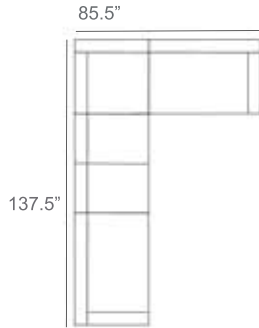

Cove Rope Outdoor Sectional Patio Furniture Combination Ideas

1 - Left  
1 - Corner  
1 - Right  
Patio Furniture Cover Size:  
102" x 102" Sectional Cover  
3008-0001

1 - Left  
1 - Corner  
1 - Right  
1 - Slipper Chair  
Patio Furniture Cover Size:  
102" x 128" Sectional Cover  
3008-0002

1 - Left  
1 - Corner  
1 - Right  
2 - Slipper Chair  
Patio Furniture Cover Size:  
102" x 154" Sectional Cover  
3008-0003

1 - Left  
1 - Corner  
1 - Right  
1 - Slipper Chair  
Patio Furniture Cover Size:  
128" x 102" Sectional Cover  
3008-0005

1 - Left  
1 - Corner  
1 - Right  
1 - Slipper Chair  
Patio Furniture Cover Size:  
154" x 102" Sectional Cover  
3008-0009

1 - Left  
1 - Corner  
1 - Right  
3 - Slipper Chair  
Patio Furniture Cover Size:  
154" x 128" Sectional Cover  
3008-0010

1 - Left  
1 - Corner  
1 - Right  
2 - Slipper Chair  
Patio Furniture Cover Size:  
128" x 128" Sectional Cover  
3008-0006

1 - Left  
1 - Corner  
1 - Right  
3 - Slipper Chair  
1 - Side Ottoman  
Patio Furniture Cover Size:  
128" x 154" Sectional Cover  
3008-0007