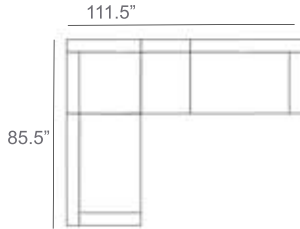

Cove Rope Outdoor Sectional Patio Furniture Combination Ideas

1 - Left  
1 - Corner  
1 - Right  
Patio Furniture Cover Size:  
102" x 102" Sectional Cover  
3008-0001

1 - Left  
1 - Corner  
1 - Right  
1 - Slipper Chair  
Patio Furniture Cover Size:  
102" x 128" Sectional Cover  
3008-0002

1 - Left  
1 - Corner  
1 - Right  
2 - Slipper Chair  
Patio Furniture Cover Size:  
102" x 154" Sectional Cover  
3008-0003

1 - Left  
1 - Corner  
1 - Right  
1 - Slipper Chair  
Patio Furniture Cover Size:  
128" x 102" Sectional Cover  
3008-0005

1 - Left  
1 - Corner  
1 - Right  
1 - Slipper Chair  
Patio Furniture Cover Size:  
154" x 102" Sectional Cover  
3008-0009

1 - Left  
1 - Corner  
1 - Right  
3 - Slipper Chair  
Patio Furniture Cover Size:  
154" x 128" Sectional Cover  
3008-0010

1 - Left  
1 - Corner  
1 - Right  
2 - Slipper Chair  
Patio Furniture Cover Size:  
128" x 128" Sectional Cover  
3008-0006

1 - Left  
1 - Corner  
1 - Right  
3 - Slipper Chair  
1 - Side Ottoman  
Patio Furniture Cover Size:  
128" x 154" Sectional Cover  
3008-0007