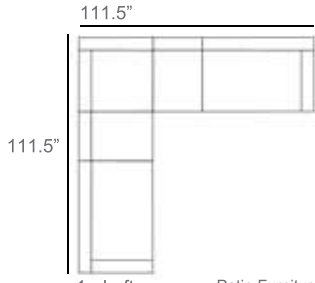

Cove Rope Outdoor Sectional Patio Furniture Combination Ideas

1 - Left  
1 - Corner  
1 - Right  
Patio Furniture Cover Size:  
102" x 102" Sectional Cover  
3008-0001

1 - Left  
1 - Corner  
1 - Right  
1 - Slipper Chair  
Patio Furniture Cover Size:  
102" x 128" Sectional Cover  
3008-0002

1 - Left  
1 - Corner  
1 - Right  
2 - Slipper Chair  
Patio Furniture Cover Size:  
102" x 154" Sectional Cover  
3008-0003

1 - Left  
1 - Corner  
1 - Right  
1 - Slipper Chair  
Patio Furniture Cover Size:  
128" x 102" Sectional Cover  
3008-0005

1 - Left  
1 - Corner  
1 - Right  
1 - Slipper Chair  
Patio Furniture Cover Size:  
154" x 102" Sectional Cover  
3008-0009

1 - Left  
1 - Corner  
1 - Right  
3 - Slipper Chair  
Patio Furniture Cover Size:  
154" x 128" Sectional Cover  
3008-0010

1 - Left  
1 - Corner  
1 - Right  
2 - Slipper Chair  
Patio Furniture Cover Size:  
128" x 128" Sectional Cover  
3008-0006

1 - Left  
1 - Corner  
1 - Right  
3 - Slipper Chair  
1 - Side Ottoman  
Patio Furniture Cover Size:  
128" x 154" Sectional Cover  
3008-0007