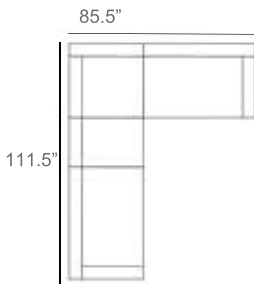

Cove Rope Outdoor Sectional Patio Furniture Combination Ideas

1 - Left  
1 - Corner  
1 - Right  
Patio Furniture Cover Size:  
102" x 102" Sectional Cover  
3008-0001

1 - Left  
1 - Corner  
1 - Right  
1 - Slipper Chair  
Patio Furniture Cover Size:  
102" x 128" Sectional Cover  
3008-0002

1 - Left  
1 - Corner  
1 - Right  
2 - Slipper Chair  
Patio Furniture Cover Size:  
102" x 154" Sectional Cover  
3008-0003

1 - Left  
1 - Corner  
1 - Right  
1 - Slipper Chair  
Patio Furniture Cover Size:  
128" x 102" Sectional Cover  
3008-0005

1 - Left  
1 - Corner  
1 - Right  
1 - Slipper Chair  
Patio Furniture Cover Size:  
154" x 102" Sectional Cover  
3008-0009

1 - Left  
1 - Corner  
1 - Right  
3 - Slipper Chair  
Patio Furniture Cover Size:  
154" x 128" Sectional Cover  
3008-0010

1 - Left  
1 - Corner  
1 - Right  
2 - Slipper Chair  
Patio Furniture Cover Size:  
128" x 128" Sectional Cover  
3008-0006

1 - Left  
1 - Corner  
1 - Right  
3 - Slipper Chair  
1 - Side Ottoman  
Patio Furniture Cover Size:  
128" x 154" Sectional Cover  
3008-0007