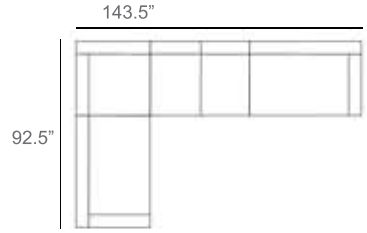

Brighton Outdoor Wicker Sectional Patio Furniture Combination Ideas

1 - Left  
1 - Corner  
1 - Right  
Patio Furniture Cover Size:  
102" x 102" Sectional Cover  
3008-0001

1 - Left  
1 - Corner  
1 - Right  
1 - Slipper Chair  
Patio Furniture Cover Size:  
102" x 128" Sectional Cover  
3008-0002

1 - Left  
1 - Corner  
1 - Right  
2 - Slipper Chair  
Patio Furniture Cover Size:  
102" x 154" Sectional Cover  
3008-0003

1 - Left  
1 - Corner  
1 - Right  
1 - Slipper Chair  
Patio Furniture Cover Size:  
128" x 102" Sectional Cover  
3008-0005

1 - Left  
1 - Corner  
1 - Right  
1 - Slipper Chair  
Patio Furniture Cover Size:  
154" x 102" Sectional Cover  
3008-0009

1 - Left  
1 - Corner  
1 - Right  
3 - Slipper Chair  
Patio Furniture Cover Size:  
154" x 128" Sectional Cover  
3008-0010

1 - Left  
1 - Corner  
1 - Right  
2 - Slipper Chair  
Patio Furniture Cover Size:  
128" x 128" Sectional Cover  
3008-0006

1 - Left  
1 - Corner  
1 - Right  
3 - Slipper Chair  
1 - Side Ottoman  
Patio Furniture Cover Size:  
128" x 154" Sectional Cover  
3008-0007