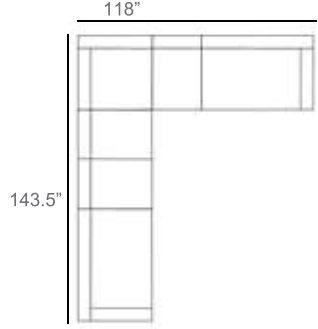

Brighton Outdoor Wicker Sectional Patio Furniture Combination Ideas

1 - Left  
1 - Corner  
1 - Right  
Patio Furniture Cover Size:  
102" x 102" Sectional Cover  
3008-0001

1 - Left  
1 - Corner  
1 - Right  
1 - Slipper Chair  
Patio Furniture Cover Size:  
102" x 128" Sectional Cover  
3008-0002

1 - Left  
1 - Corner  
1 - Right  
2 - Slipper Chair  
Patio Furniture Cover Size:  
102" x 154" Sectional Cover  
3008-0003

1 - Left  
1 - Corner  
1 - Right  
1 - Slipper Chair  
Patio Furniture Cover Size:  
128" x 102" Sectional Cover  
3008-0005

1 - Left  
1 - Corner  
1 - Right  
1 - Slipper Chair  
Patio Furniture Cover Size:  
154" x 102" Sectional Cover  
3008-0009

1 - Left  
1 - Corner  
1 - Right  
3 - Slipper Chair  
Patio Furniture Cover Size:  
154" x 128" Sectional Cover  
3008-0010

1 - Left  
1 - Corner  
1 - Right  
2 - Slipper Chair  
Patio Furniture Cover Size:  
128" x 128" Sectional Cover  
3008-0006

1 - Left  
1 - Corner  
1 - Right  
3 - Slipper Chair  
1 - Side Ottoman  
Patio Furniture Cover Size:  
128" x 154" Sectional Cover  
3008-0007