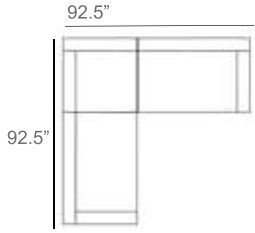

Brighton Outdoor Wicker Sectional Patio Furniture Combination Ideas

1 - Left  
1 - Corner  
1 - Right  
Patio Furniture Cover Size:  
102" x 102" Sectional Cover  
3008-0001

1 - Left  
1 - Corner  
1 - Right  
1 - Slipper Chair  
Patio Furniture Cover Size:  
102" x 128" Sectional Cover  
3008-0002

1 - Left  
1 - Corner  
1 - Right  
2 - Slipper Chair  
Patio Furniture Cover Size:  
102" x 154" Sectional Cover  
3008-0003

1 - Left  
1 - Corner  
1 - Right  
1 - Slipper Chair  
Patio Furniture Cover Size:  
128" x 102" Sectional Cover  
3008-0005

1 - Left  
1 - Corner  
1 - Right  
1 - Slipper Chair  
Patio Furniture Cover Size:  
154" x 102" Sectional Cover  
3008-0009

1 - Left  
1 - Corner  
1 - Right  
3 - Slipper Chair  
Patio Furniture Cover Size:  
154" x 128" Sectional Cover  
3008-0010

1 - Left  
1 - Corner  
1 - Right  
2 - Slipper Chair  
Patio Furniture Cover Size:  
128" x 128" Sectional Cover  
3008-0006

1 - Left  
1 - Corner  
1 - Right  
3 - Slipper Chair  
1 - Side Ottoman  
Patio Furniture Cover Size:  
128" x 154" Sectional Cover  
3008-0007