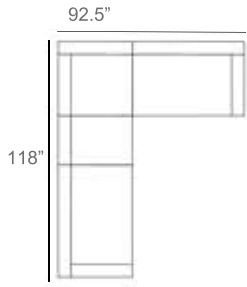

Brighton Outdoor Wicker Sectional Patio Furniture Combination Ideas

1 - Left  
1 - Corner  
1 - Right  
Patio Furniture Cover Size:  
102" x 102" Sectional Cover  
3008-0001

1 - Left  
1 - Corner  
1 - Right  
1 - Slipper Chair  
Patio Furniture Cover Size:  
102" x 128" Sectional Cover  
3008-0002

1 - Left  
1 - Corner  
1 - Right  
2 - Slipper Chair  
Patio Furniture Cover Size:  
102" x 154" Sectional Cover  
3008-0003

1 - Left  
1 - Corner  
1 - Right  
1 - Slipper Chair  
Patio Furniture Cover Size:  
128" x 102" Sectional Cover  
3008-0005

1 - Left  
1 - Corner  
1 - Right  
1 - Slipper Chair  
Patio Furniture Cover Size:  
154" x 102" Sectional Cover  
3008-0009

1 - Left  
1 - Corner  
1 - Right  
3 - Slipper Chair  
Patio Furniture Cover Size:  
154" x 128" Sectional Cover  
3008-0010

1 - Left  
1 - Corner  
1 - Right  
2 - Slipper Chair  
Patio Furniture Cover Size:  
128" x 128" Sectional Cover  
3008-0006

1 - Left  
1 - Corner  
1 - Right  
3 - Slipper Chair  
1 - Side Ottoman  
Patio Furniture Cover Size:  
128" x 154" Sectional Cover  
3008-0007