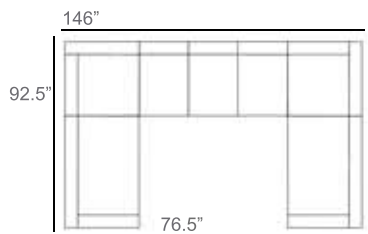

1 - Left
2 - Corner
1 - Right
3 - Slipper Chair
Patio Furniture Cover Size:
100" x 159" Section Cover
3007-0004

www.cabanacoast.com

CabanaCoast® wicker patio furniture is made with SolWeave® outdoor wicker