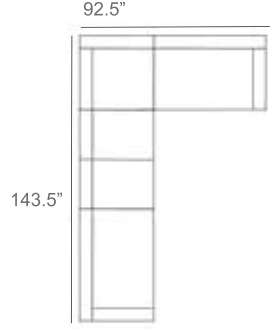

Brighton Outdoor Wicker Sectional Patio Furniture Combination Ideas

1 - Left  
1 - Corner  
1 - Right  
Patio Furniture Cover Size:  
102" x 102" Sectional Cover  
3008-0001

1 - Left  
1 - Corner  
1 - Right  
1 - Slipper Chair  
Patio Furniture Cover Size:  
102" x 128" Sectional Cover  
3008-0002

1 - Left  
1 - Corner  
1 - Right  
2 - Slipper Chair  
Patio Furniture Cover Size:  
102" x 154" Sectional Cover  
3008-0003

1 - Left  
1 - Corner  
1 - Right  
1 - Slipper Chair  
Patio Furniture Cover Size:  
128" x 102" Sectional Cover  
3008-0005

1 - Left  
1 - Corner  
1 - Right  
1 - Slipper Chair  
Patio Furniture Cover Size:  
154" x 102" Sectional Cover  
3008-0009

1 - Left  
1 - Corner  
1 - Right  
3 - Slipper Chair  
Patio Furniture Cover Size:  
154" x 128" Sectional Cover  
3008-0010

1 - Left  
1 - Corner  
1 - Right  
2 - Slipper Chair  
Patio Furniture Cover Size:  
128" x 128" Sectional Cover  
3008-0006

1 - Left  
1 - Corner  
1 - Right  
3 - Slipper Chair  
1 - Side Ottoman  
Patio Furniture Cover Size:  
128" x 154" Sectional Cover  
3008-0007