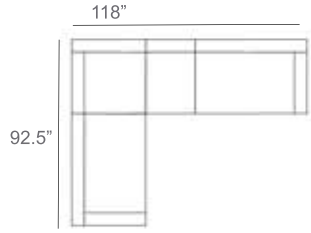

Brighton Outdoor Wicker Sectional Patio Furniture Combination Ideas

1 - Left  
1 - Corner  
1 - Right  
Patio Furniture Cover Size:  
102" x 102" Sectional Cover  
3008-0001

1 - Left  
1 - Corner  
1 - Right  
1 - Slipper Chair  
Patio Furniture Cover Size:  
102" x 128" Sectional Cover  
3008-0002

1 - Left  
1 - Corner  
1 - Right  
2 - Slipper Chair  
Patio Furniture Cover Size:  
102" x 154" Sectional Cover  
3008-0003

1 - Left  
1 - Corner  
1 - Right  
1 - Slipper Chair  
Patio Furniture Cover Size:  
128" x 102" Sectional Cover  
3008-0005

1 - Left  
1 - Corner  
1 - Right  
1 - Slipper Chair  
Patio Furniture Cover Size:  
154" x 102" Sectional Cover  
3008-0009

1 - Left  
1 - Corner  
1 - Right  
3 - Slipper Chair  
Patio Furniture Cover Size:  
154" x 128" Sectional Cover  
3008-0010

1 - Left  
1 - Corner  
1 - Right  
2 - Slipper Chair  
Patio Furniture Cover Size:  
128" x 128" Sectional Cover  
3008-0006

1 - Left  
1 - Corner  
1 - Right  
3 - Slipper Chair  
1 - Side Ottoman  
Patio Furniture Cover Size:  
128" x 154" Sectional Cover  
3008-0007