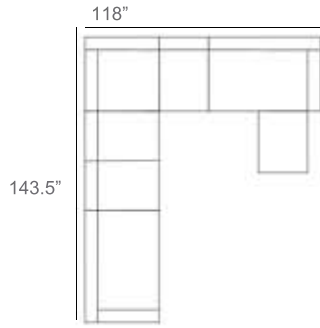

Brighton Outdoor Wicker Sectional Patio Furniture Combination Ideas

1 - Left  
1 - Corner  
1 - Right  
Patio Furniture Cover Size:  
102" x 102" Sectional Cover  
3008-0001

1 - Left  
1 - Corner  
1 - Right  
1 - Slipper Chair  
Patio Furniture Cover Size:  
102" x 128" Sectional Cover  
3008-0002

1 - Left  
1 - Corner  
1 - Right  
2 - Slipper Chair  
Patio Furniture Cover Size:  
102" x 154" Sectional Cover  
3008-0003

1 - Left  
1 - Corner  
1 - Right  
1 - Slipper Chair  
Patio Furniture Cover Size:  
128" x 102" Sectional Cover  
3008-0005

1 - Left  
1 - Corner  
1 - Right  
1 - Slipper Chair  
Patio Furniture Cover Size:  
154" x 102" Sectional Cover  
3008-0009

1 - Left  
1 - Corner  
1 - Right  
3 - Slipper Chair  
Patio Furniture Cover Size:  
154" x 128" Sectional Cover  
3008-0010

1 - Left  
1 - Corner  
1 - Right  
2 - Slipper Chair  
Patio Furniture Cover Size:  
128" x 128" Sectional Cover  
3008-0006

1 - Left  
1 - Corner  
1 - Right  
3 - Slipper Chair  
1 - Side Ottoman  
Patio Furniture Cover Size:  
128" x 154" Sectional Cover  
3008-0007