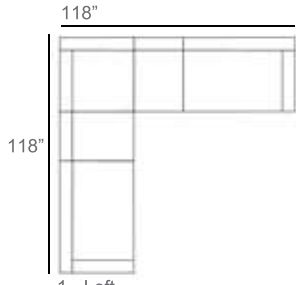

Brighton Outdoor Wicker Sectional Patio Furniture Combination Ideas

1 - Left  
1 - Corner  
1 - Right  
Patio Furniture Cover Size:  
102" x 102" Sectional Cover  
3008-0001

1 - Left  
1 - Corner  
1 - Right  
1 - Slipper Chair  
Patio Furniture Cover Size:  
102" x 128" Sectional Cover  
3008-0002

1 - Left  
1 - Corner  
1 - Right  
2 - Slipper Chair  
Patio Furniture Cover Size:  
102" x 154" Sectional Cover  
3008-0003

1 - Left  
1 - Corner  
1 - Right  
1 - Slipper Chair  
Patio Furniture Cover Size:  
128" x 102" Sectional Cover  
3008-0005

1 - Left  
1 - Corner  
1 - Right  
1 - Slipper Chair  
Patio Furniture Cover Size:  
154" x 102" Sectional Cover  
3008-0009

1 - Left  
1 - Corner  
1 - Right  
3 - Slipper Chair  
Patio Furniture Cover Size:  
154" x 128" Sectional Cover  
3008-0010

1 - Left  
1 - Corner  
1 - Right  
2 - Slipper Chair  
Patio Furniture Cover Size:  
128" x 128" Sectional Cover  
3008-0006

1 - Left  
1 - Corner  
1 - Right  
3 - Slipper Chair  
1 - Side Ottoman  
Patio Furniture Cover Size:  
128" x 154" Sectional Cover  
3008-0007