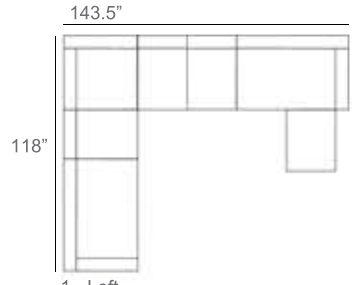

Brighton Outdoor Wicker Sectional Patio Furniture Combination Ideas

1 - Left  
1 - Corner  
1 - Right  
Patio Furniture Cover Size:  
102" x 102" Sectional Cover  
3008-0001

1 - Left  
1 - Corner  
1 - Right  
1 - Slipper Chair  
Patio Furniture Cover Size:  
102" x 128" Sectional Cover  
3008-0002

1 - Left  
1 - Corner  
1 - Right  
2 - Slipper Chair  
Patio Furniture Cover Size:  
102" x 154" Sectional Cover  
3008-0003

1 - Left  
1 - Corner  
1 - Right  
1 - Slipper Chair  
Patio Furniture Cover Size:  
128" x 102" Sectional Cover  
3008-0005

1 - Left  
1 - Corner  
1 - Right  
1 - Slipper Chair  
Patio Furniture Cover Size:  
154" x 102" Sectional Cover  
3008-0009

1 - Left  
1 - Corner  
1 - Right  
3 - Slipper Chair  
Patio Furniture Cover Size:  
154" x 128" Sectional Cover  
3008-0010

1 - Left  
1 - Corner  
1 - Right  
2 - Slipper Chair  
Patio Furniture Cover Size:  
128" x 128" Sectional Cover  
3008-0006

1 - Left  
1 - Corner  
1 - Right  
3 - Slipper Chair  
1 - Side Ottoman  
Patio Furniture Cover Size:  
128" x 154" Sectional Cover  
3008-0007